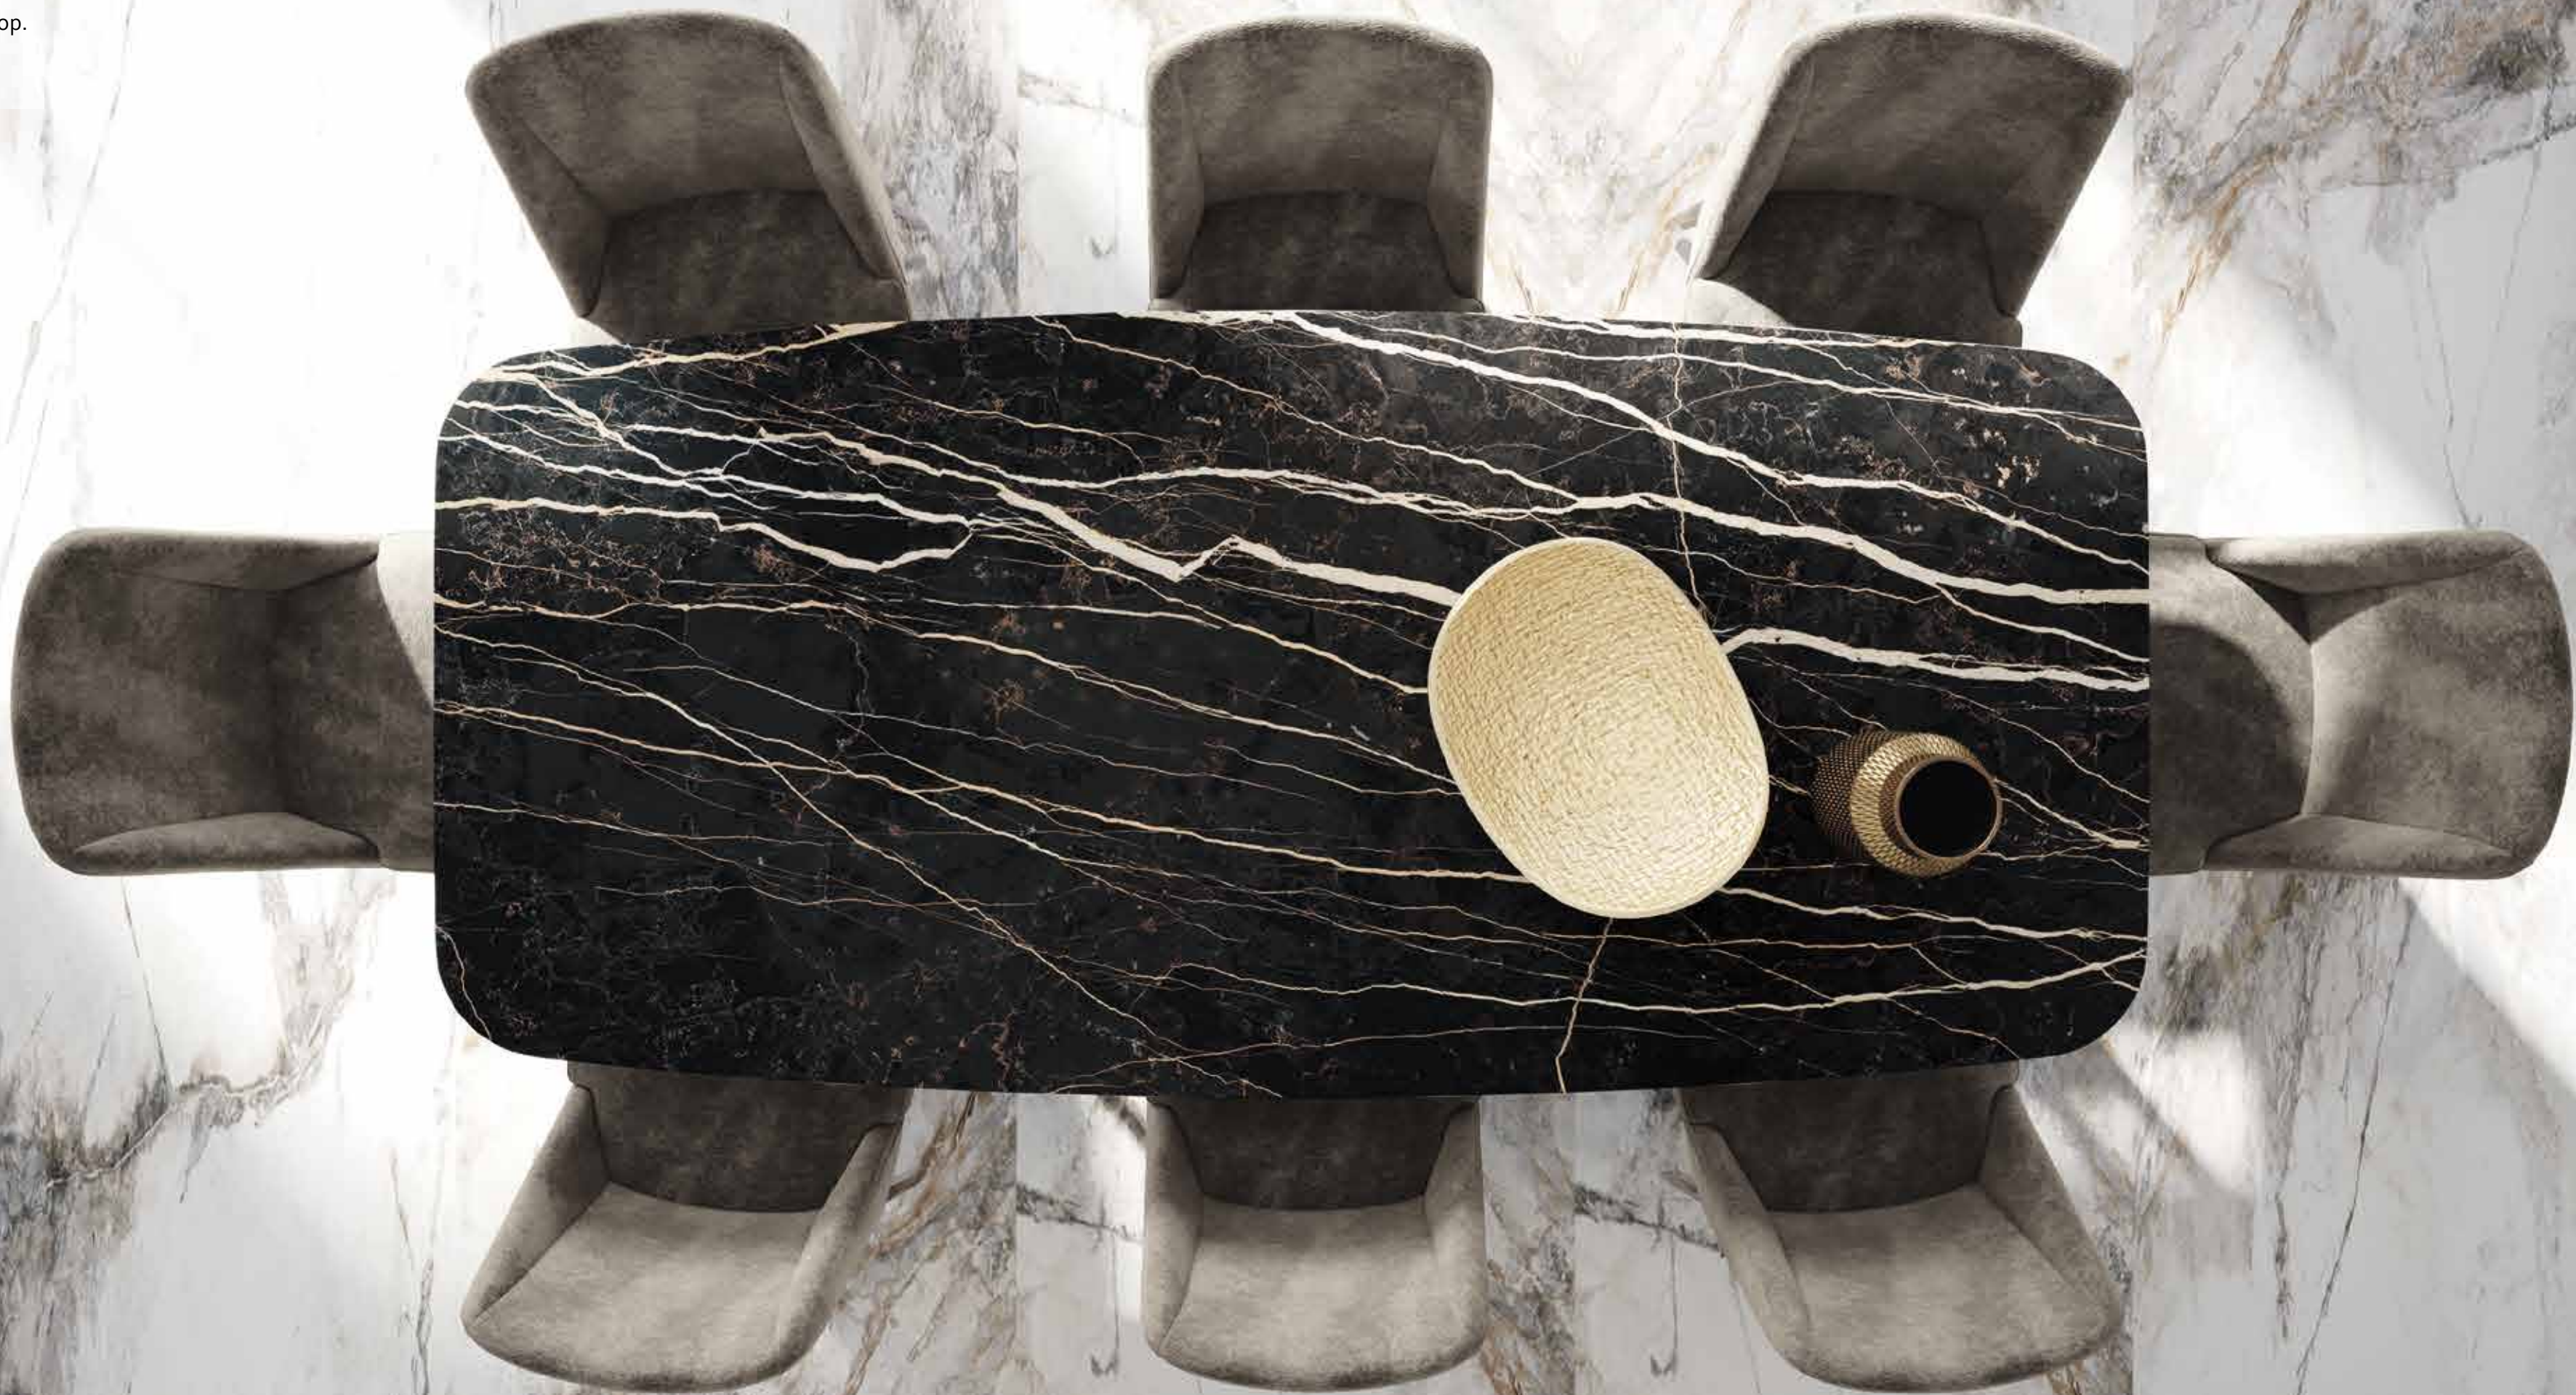

Thunder Night fixed top.

Onyx finish diamond cut feet are a perfect match to the stiletto handles and soft closing hinges.

Extra support and perfect leveling is provided by a central telescopic foot.