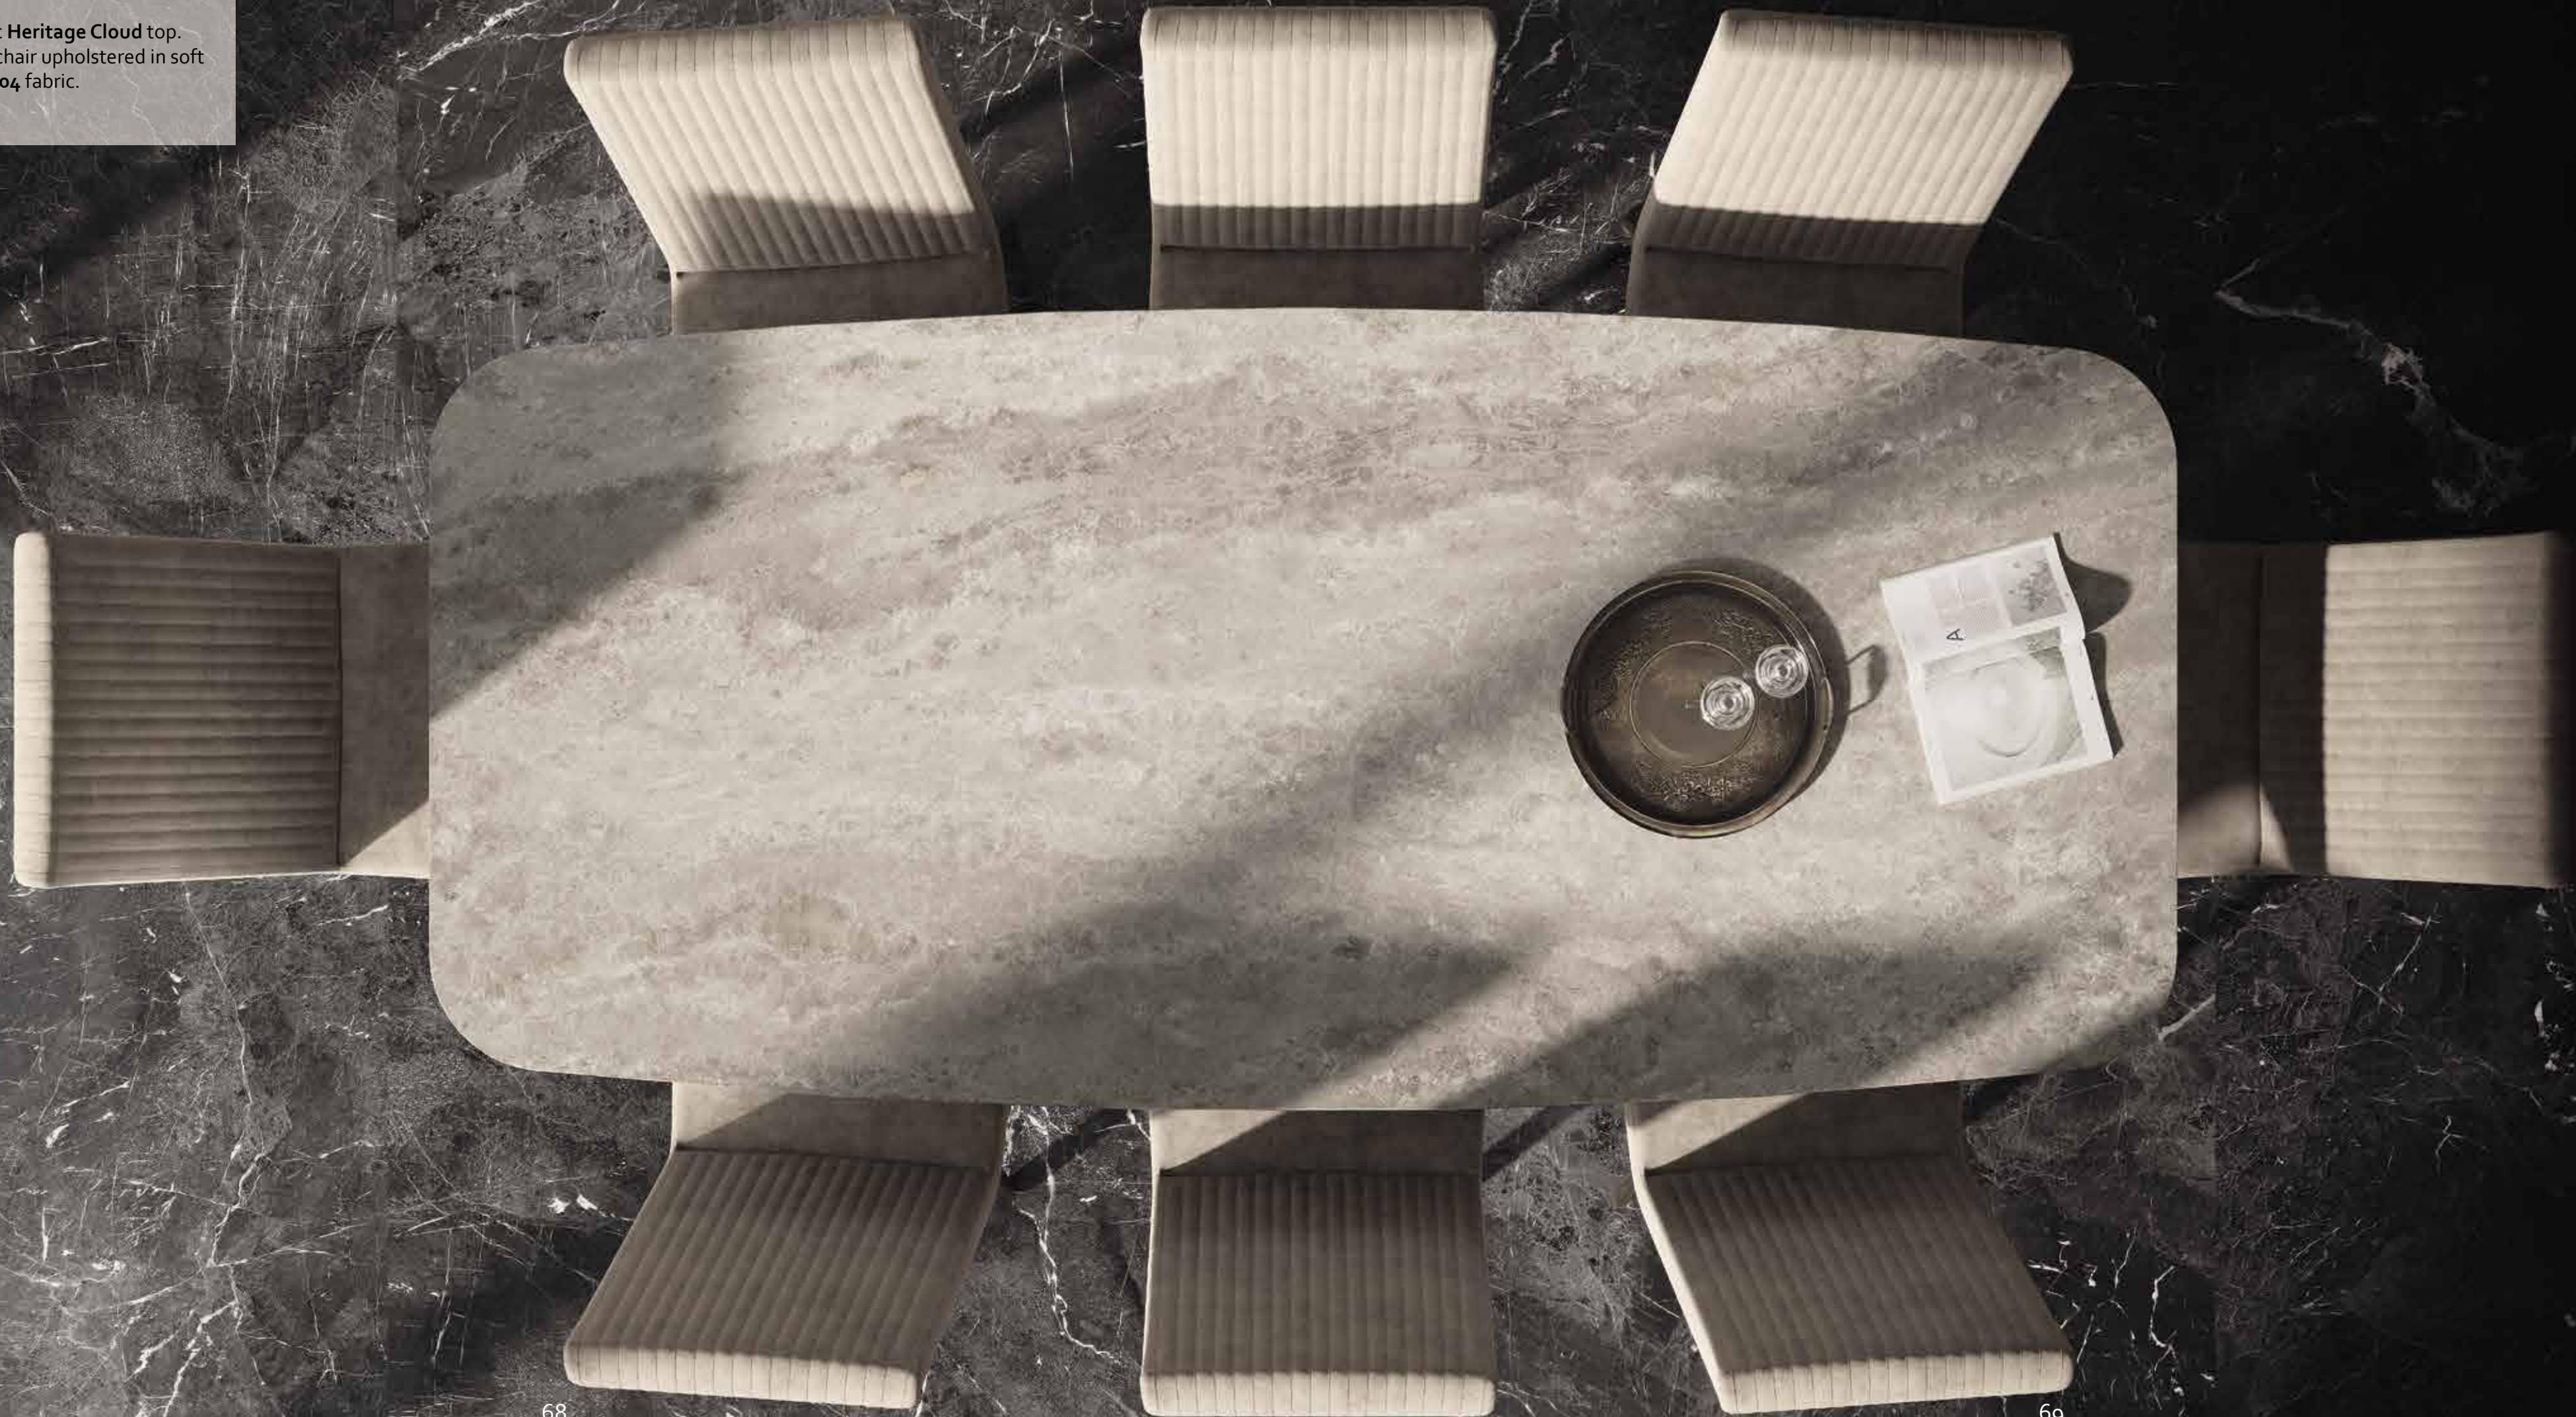

Dining table NET with wood bevelled top in *MedBlue* finish.

Ceramic **Heritage Cloud** top.  
FLUTE chair upholstered in soft  
**Scarlet 04** fabric.

NET extended table (up to 4 meters)  
to comfortably seat up to 14 people.