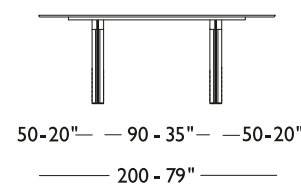

MAGAZINE RACK

B08
59x26 - 23x10"

PILLOWS

C0118 Lumbar pillow 60x28 - 24x11" 	C0122 Lumbar pillow 60x28 - 24x11" 	C0119 Rectangular pillow 52x40 - 20x16" 	C0121 Round pillow Ø40 - 16" 	RU003 Roll cushion Ø16x53 - 6x21" 	PG018 Headrest 60x14 - 24x6" 
---	---	--	---	--	---

GAMMA EMBROIDERY
Version

PHILLY COLLECTION

CHAIRS

CHR

CHRBR

2BR (Pair of armrests, optional for CHR)
16 x H.27 x 33 - 6 x H.11 x 13"

Certified massive wood frame padded and upholstered in leather or fabric. Metal legs available in all customizing finishes.

DINING TABLES

Metal and wooden frame upholstered in leather. Metal inserts available in all customizing finishes. Top available in back lacquered glass (black or white), ceramic or marble.

Ceramic top finishes Terra, Antracite and Ossido Bruno are not available for width measure 120 cm - 47".

* On marble finishings, only for length dimensions over 200 cm, the top is split in two parts at the center, across its width.

T201B

T204B

T207B

T202B

T205B

T208B

T203B