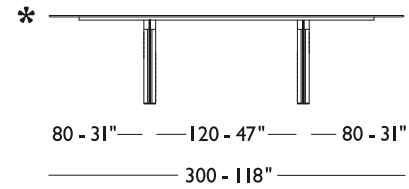

MAGAZINE RACK

B08
59x26 - 23x10"

PILLOWS

C0118 Lumbar pillow 60x28 - 24x11" 	C0122 Lumbar pillow 60x28 - 24x11" 	C0119 Rectangular pillow 52x40 - 20x16" 	C0121 Round pillow Ø40 - 16" 	RU003 Roll cushion Ø16x53 - 6x21" 	PG018 Headrest 60x14 - 24x6" 
---	---	--	---	--	---

GAMMA EMBROIDERY
Version

PHILLY COLLECTION

CHAIRS

CHR

CHRBR

2BR (Pair of armrests, optional for CHR)
16 x H.27 x 33 - 6 x H.11 x 13"

Certified massive wood frame padded and upholstered in leather or fabric. Metal legs available in all customizing finishes.

DINING TABLES

Metal and wooden frame upholstered in leather. Metal inserts available in all customizing finishes. Top available in back lacquered glass (black or white), ceramic or marble.

Ceramic top finishes Terra, Antracite and Ossido Bruno are not available for width measure 120 cm - 47".

* On marble finishings, only for length dimensions over 200 cm, the top is split in two parts at the center, across its width.

T201B

T204B

T207B

T202B

T205B

T208B

T203B