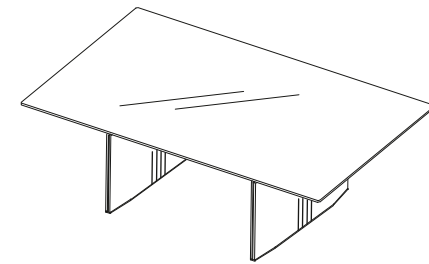

MAGAZINE RACK

B08
59x26 - 23x10"

PILLOWS

C0118 Lumbar pillow 60x28 - 24x11" 	C0122 Lumbar pillow 60x28 - 24x11" 	C0119 Rectangular pillow 52x40 - 20x16" 	C0121 Round pillow Ø40 - 16" 	RU003 Roll cushion Ø16x53 - 6x21" 	PG018 Headrest 60x14 - 24x6" 
---	---	--	---	--	---

GAMMA EMBROIDERY
Version

PHILLY COLLECTION

CHAIRS

CHR

CHRBR

2BR (Pair of armrests, optional for CHR)
16 x H.27 x 33 - 6 x H.11 x 13"

Certified massive wood frame padded and upholstered in leather or fabric. Metal legs available in all customizing finishes.

DINING TABLES

Metal and wooden frame upholstered in leather. Metal inserts available in all customizing finishes. Top available in back lacquered glass (black or white), ceramic or marble.

Ceramic top finishes Terra, Antracite and Ossido Bruno are not available for width measure 120 cm - 47".

* On marble finishings, only for length dimensions over 200 cm, the top is split in two parts at the center, across its width.

T201B

T204B

T207B

T202B

T205B

T208B

T203B