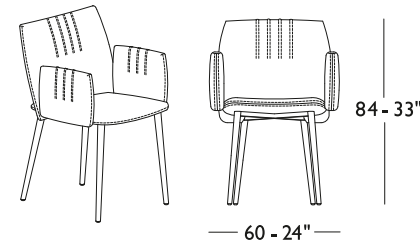

MAGAZINE RACK

B08
59x26 - 23x10"

PILLOWS

C0118 Lumbar pillow 60x28 - 24x11" 	C0122 Lumbar pillow 60x28 - 24x11" 	C0119 Rectangular pillow 52x40 - 20x16" 	C0121 Round pillow Ø40 - 16" 	RU003 Roll cushion Ø16x53 - 6x21" 	PG018 Headrest 60x14 - 24x6" 
---	---	--	---	--	---

GAMMA EMBROIDERY
Version

PHILLY COLLECTION

CHAIRS

CHR

CHRBR

2BR (Pair of armrests, optional for CHR)
16 x H.27 x 33 - 6 x H.11 x 13"

Certified massive wood frame padded and upholstered in leather or fabric. Metal legs available in all customizing finishes.

DINING TABLES

Metal and wooden frame upholstered in leather. Metal inserts available in all customizing finishes. Top available in back lacquered glass (black or white), ceramic or marble.

Ceramic top finishes Terra, Antracite and Ossido Bruno are not available for width measure 120 cm - 47".