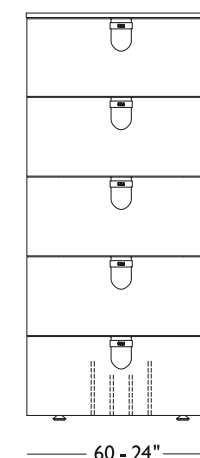

K036B

130 - 51"