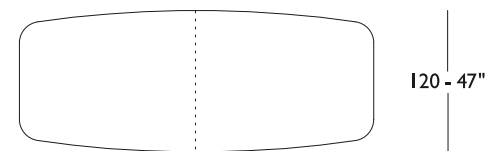

DINING TABLES

Metal and wooden frame upholstered in leather. Metal inserts available in all customizing finishes. Top available in back lacquered glass (black or white), ceramic or marble.

Ceramic top finishes Terra, Antracite and Ossido Bruno are not available for width measure 120 cm - 47".

* On marble finishings, only for length dimensions over 200 cm, the top is split in two parts at the center, across its width.

T201B

T204B

T207B

T202B

T205B

T208B

T203B