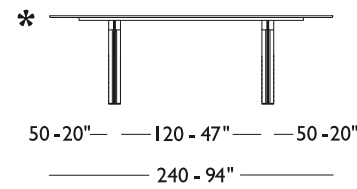

* Connectable sides

Dimensions: the first figure shows sizes in centimeters, the second in inches.
Each piece is made by hand and has its own uniqueness. Measures may vary with a tolerance up to 3%.
Mixing above groups (X - J) will create sectionals with different seat widths.
Pieces S01-D01, E20, SP020-DP020 and S81-D81 are odd pieces and can be used with all above groups X - J.
Seat depth 43 cm - 17".

GAMMA EMBROIDERY
Version

PHILLY COLLECTION

CHAIRS

CHR

CHRBR

2BR (Pair of armrests, optional for CHR)
16 x H.27 x 33 - 6 x H.11 x 13"

Certified massive wood frame padded and upholstered in leather or fabric. Metal legs available in all customizing finishes.

DINING TABLES

Metal and wooden frame upholstered in leather. Metal inserts available in all customizing finishes. Top available in back lacquered glass (black or white), ceramic or marble.

Ceramic top finishes Terra, Antracite and Ossido Bruno are not available for width measure 120 cm - 47".

* On marble finishings, only for length dimensions over 200 cm, the top is split in two parts at the center, across its width.

T201B

T204B

T207B

T202B

T205B

T208B

T203B