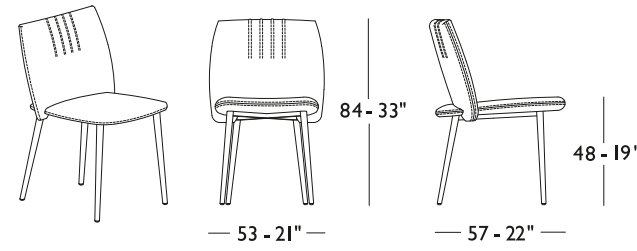

* Connectable sides

Dimensions: the first figure shows sizes in centimeters, the second in inches.
Each piece is made by hand and has its own uniqueness. Measures may vary with a tolerance up to 3%.
Mixing above groups (X - J) will create sectionals with different seat widths.
Pieces S01-D01, E20, SP020-DP020 and S81-D81 are odd pieces and can be used with all above groups X - J.
Seat depth 43 cm - 17".

MIRRORS

ES014 103xH.200 - 41x79" 	ES015 143xH.200 - 56x79" 
---	---

THE MIRROR MUST BE FIXED TO THE WALL

COFFEE TABLES

T195B 58x56 - 23x22" 	T196B 49x48 - 19x19" 
T183A 100x100 - 39x39" 	T184A 140x100 - 55x39" 

MAGAZINE RACK

B08
59x26 - 23x10"

PILLOWS

C0118 Lumbar pillow 60x28 - 24x11" 	C0122 Lumbar pillow 60x28 - 24x11" 	C0119 Rectangular pillow 52x40 - 20x16" 	C0121 Round pillow Ø40 - 16" 	RU003 Roll cushion Ø16x53 - 6x21" 	PG018 Headrest 60x14 - 24x6" 
---	---	--	---	--	---

GAMMA EMBROIDERY
Version

PHILLY COLLECTION

CHAIRS

CHR

CHRBR

2BR (Pair of armrests, optional for CHR)
16 x H.27 x 33 - 6 x H.11 x 13"

Certified massive wood frame padded and upholstered in leather or fabric. Metal legs available in all customizing finishes.