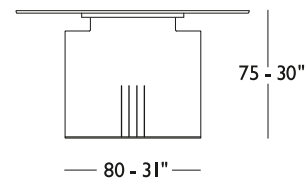

MAGAZINE RACK

B08
59x26 - 23x10"

PILLOWS

C0118 Lumbar pillow 60x28 - 24x11" 	C0122 Lumbar pillow 60x28 - 24x11" 	C0119 Rectangular pillow 52x40 - 20x16" 	C0121 Round pillow Ø40 - 16" 	RU003 Roll cushion Ø16x53 - 6x21" 	PG018 Headrest 60x14 - 24x6" 
---	---	--	---	--	---

GAMMA EMBROIDERY
Version

PHILLY COLLECTION

CHAIRS

CHR

CHRBR

2BR (Pair of armrests, optional for CHR)
16 x H.27 x 33 - 6 x H.11 x 13"

Certified massive wood frame padded and upholstered in leather or fabric. Metal legs available in all customizing finishes.

DINING TABLES

Metal and wooden frame upholstered in leather. Metal inserts available in all customizing finishes. Top available in back lacquered glass (black or white), ceramic or marble.

Ceramic top finishes Terra, Antracite and Ossido Bruno are not available for width measure 120 cm - 47".

* On marble finishings, only for length dimensions over 200 cm, the top is split in two parts at the center, across its width.

T201B

T204B

T207B

T202B

T205B

T208B

T203B