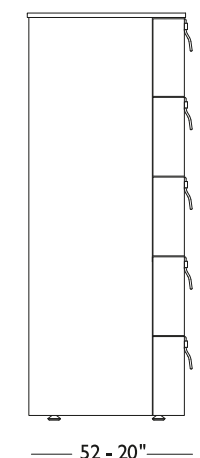

BED

European sizes

222 - 87"
115 - 45"

L05
111 - 44"
mattress 31" x 79"
materasso 80 x 200

L15
191 - 75"
mattress 63" x 79"
materasso 160 x 200

L25
211 - 83"
mattress 71" x 79"
materasso 180 x 200

L35
221 - 87"
mattress 75" x 79"
materasso 190 x 200

L45
231 - 91"
mattress 79" x 79"
materasso 200 x 200

American sizes

115 - 45"

L10
212 - 83"
mattress 54" x 75"
materasso 137 x 190.5

L10
168 - 66"
mattress 54" x 75"
materasso 137 x 190.5

115 - 45"

L20
225 - 89"
mattress 60" x 80"
materasso 152 x 203.5

L20
183 - 72"
mattress 60" x 80"
materasso 152 x 203.5

115 - 45"

L30
225 - 89"
mattress 76" x 80"
materasso 193 x 203.5

L30
224 - 88"
mattress 76" x 80"
materasso 193 x 203.5

115 - 45"

L40
235 - 93"
mattress 72" x 84"
materasso 183 x 213.5

L40
214 - 84"
mattress 72" x 84"
materasso 183 x 213.5

Certified massive wood frame padded and upholstered in leather or fabric.
Wengé wood legs height 5 cm - 2". Base height 34 cm - 13".
Metal details available in all customizing finishes.
Storage base available upon request.

NIGHTSTAND

53 - 21"

CHEST

K036B

130 - 51"

DRESSER

78 - 31"

Certified massive wood frame upholstered in leather.
Top available in back lacquered glass (black or white), ceramic or marble.
Soft-close drawer slides.