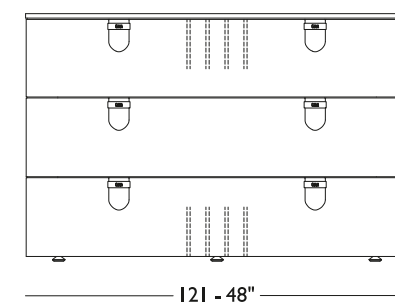

BED

European sizes

222 - 87"
115 - 45"

L05
111 - 44"
mattress 31" x 79"
materasso 80 x 200

L15
191 - 75"
mattress 63" x 79"
materasso 160 x 200

L25
211 - 83"
mattress 71" x 79"
materasso 180 x 200

L35
221 - 87"
mattress 75" x 79"
materasso 190 x 200

L45
231 - 91"
mattress 79" x 79"
materasso 200 x 200

American sizes

115 - 45"

L10
212 - 83"
mattress 54" x 75"
materasso 137 x 190.5

L10
168 - 66"
mattress 54" x 75"
materasso 137 x 190.5

115 - 45"

L20
225 - 89"
mattress 60" x 80"
materasso 152 x 203.5

L20
183 - 72"
mattress 60" x 80"
materasso 152 x 203.5

115 - 45"

L30
225 - 89"
mattress 76" x 80"
materasso 193 x 203.5

L30
224 - 88"
mattress 76" x 80"
materasso 193 x 203.5

115 - 45"

L40
235 - 93"
mattress 72" x 84"
materasso 183 x 213.5

L40
214 - 84"
mattress 72" x 84"
materasso 183 x 213.5

Certified massive wood frame padded and upholstered in leather or fabric.
Wengé wood legs height 5 cm - 2". Base height 34 cm - 13".
Metal details available in all customizing finishes.
Storage base available upon request.

NIGHTSTAND

53 - 21"

CHEST

130 - 51"

DRESSER

K037B

78 - 31"

Certified massive wood frame upholstered in leather.
Top available in back lacquered glass (black or white), ceramic or marble.
Soft-close drawer slides.