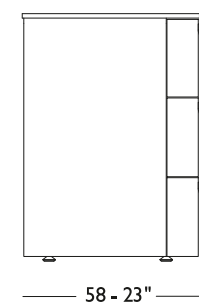

BED

European sizes

222 - 87"
115 - 45"

L05
111 - 44"
mattress 31" x 79"
materasso 80 x 200

L15
191 - 75"
mattress 63" x 79"
materasso 160 x 200

L25
211 - 83"
mattress 71" x 79"
materasso 180 x 200

L35
221 - 87"
mattress 75" x 79"
materasso 190 x 200

L45
231 - 91"
mattress 79" x 79"
materasso 200 x 200

American sizes

115 - 45"

L10
212 - 83"
mattress 54" x 75"
materasso 137 x 190.5

L10
168 - 66"
mattress 54" x 75"
materasso 137 x 190.5

115 - 45"

L20
225 - 89"
mattress 60" x 80"
materasso 152 x 203.5

L20
183 - 72"
mattress 60" x 80"
materasso 152 x 203.5

115 - 45"

L30
225 - 89"
mattress 76" x 80"
materasso 193 x 203.5

L30
224 - 88"
mattress 76" x 80"
materasso 193 x 203.5

115 - 45"

L40
235 - 93"
mattress 72" x 84"
materasso 183 x 213.5

L40
214 - 84"
mattress 72" x 84"
materasso 183 x 213.5

Certified massive wood frame padded and upholstered in leather or fabric.
Wengé wood legs height 5 cm - 2". Base height 34 cm - 13".
Metal details available in all customizing finishes.
Storage base available upon request.

NIGHTSTAND

53 - 21"

CHEST

130 - 51"

DRESSER

K037B

78 - 31"

Certified massive wood frame upholstered in leather.
Top available in back lacquered glass (black or white), ceramic or marble.
Soft-close drawer slides.