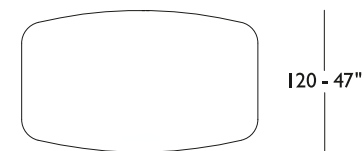

PHILLY COLLECTION

CHAIRS

Certified massive wood frame padded and upholstered in leather or fabric. Metal legs available in all customizing finishes.

DINING TABLES

Metal and wooden frame upholstered in leather. Metal inserts available in all customizing finishes. Top available in back lacquered glass (black or white), ceramic or marble.

Ceramic top finishes Terra, Antracite and Ossido Bruno are not available for width measure 120 cm - 47".

* On marble finishings, only for length dimensions over 200 cm, the top is split in two parts at the center, across its width.

PHILLY COLLECTION

SIDEBOARD

Certified massive wood frame upholstered in leather. Hinged doors / leather-covered handles. Metal inserts available in all customizing finishes. Central internal shelves in tempered smoked glass. Top available in back lacquered glass (black or white), ceramic or marble.

BOOKCASE

Certified massive wood frame upholstered in leather. Central storage box with flap door / leather-covered handles. Metal inserts and frame available in all customizing finishes. Bronze-colored tempered glass shelves. Top inserted inside the structure of the base available in back lacquered glass (black or white), ceramic or marble.

TV UNIT

Certified massive wood frame upholstered in leather. Metal inserts and frame available in all customizing finishes. Top available in back lacquered glass (black or white), ceramic or marble. Top inserted inside the structure of the base available in back lacquered glass (black or white), ceramic or marble.