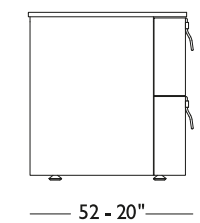

BED

European sizes

222 - 87"
115 - 45"

L05
111 - 44"
mattress 31" x 79"
materasso 80 x 200

L15
191 - 75"
mattress 63" x 79"
materasso 160 x 200

L25
211 - 83"
mattress 71" x 79"
materasso 180 x 200

L35
221 - 87"
mattress 75" x 79"
materasso 190 x 200

L45
231 - 91"
mattress 79" x 79"
materasso 200 x 200

American sizes

115 - 45"

L10
212 - 83"
mattress 54" x 75"
materasso 137 x 190.5

L10
168 - 66"
mattress 54" x 75"
materasso 137 x 190.5

115 - 45"

L20
225 - 89"
mattress 60" x 80"
materasso 152 x 203.5

L20
183 - 72"
mattress 60" x 80"
materasso 152 x 203.5

115 - 45"

L30
225 - 89"
mattress 76" x 80"
materasso 193 x 203.5

L30
224 - 88"
mattress 76" x 80"
materasso 193 x 203.5

115 - 45"

L40
235 - 93"
mattress 72" x 84"
materasso 183 x 213.5

L40
214 - 84"
mattress 72" x 84"
materasso 183 x 213.5

Certified massive wood frame padded and upholstered in leather or fabric.
Wengé wood legs height 5 cm - 2". Base height 34 cm - 13".
Metal details available in all customizing finishes.
Storage base available upon request.

NIGHTSTAND

K035B

53 - 21"

CHEST

130 - 51"

DRESSER

78 - 31"

Certified massive wood frame upholstered in leather.
Top available in back lacquered glass (black or white), ceramic or marble.
Soft-close drawer slides.