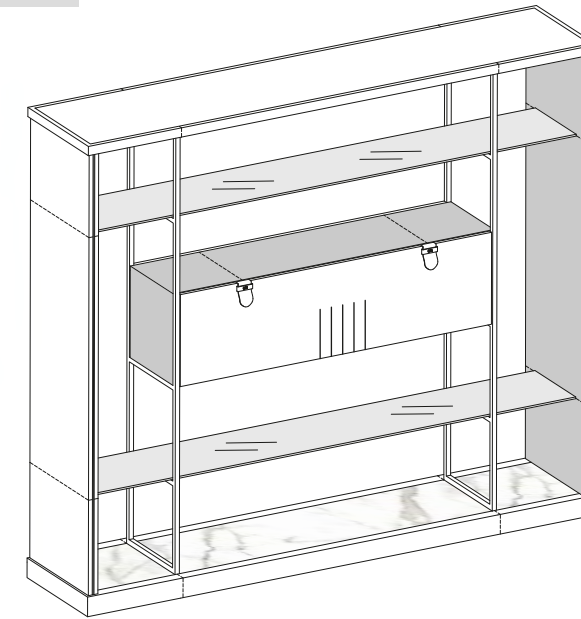

* On marble finishings, only for length dimensions over 200 cm, the top is split in two parts at the center, across its width.

T201B

T204B

T207B

T202B

T205B

T208B

T203B

T206B

T209B

PHILLY COLLECTION

SIDEBOARD

K040B

Certified massive wood frame upholstered in leather. Hinged doors / leather-covered handles. Metal inserts available in all customizing finishes. Central internal shelves in tempered smoked glass. Top available in back lacquered glass (black or white), ceramic or marble.

BOOKCASE

K045B

Certified massive wood frame upholstered in leather. Central storage box with flap door / leather-covered handles. Metal inserts and frame available in all customizing finishes. Bronze-colored tempered glass shelves. Top inserted inside the structure of the base available in back lacquered glass (black or white), ceramic or marble.