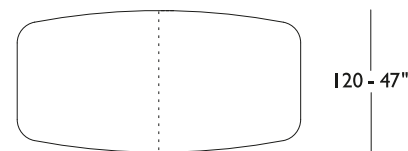

PHILLY COLLECTION

CHAIRS

Certified massive wood frame padded and upholstered in leather or fabric. Metal legs available in all customizing finishes.

DINING TABLES

Metal and wooden frame upholstered in leather. Metal inserts available in all customizing finishes. Top available in back lacquered glass (black or white), ceramic or marble.

Ceramic top finishes Terra, Antracite and Ossido Bruno are not available for width measure 120 cm - 47".

* On marble finishings, only for length dimensions over 200 cm, the top is split in two parts at the center, across its width.

PHILLY COLLECTION

SIDEBOARD

Certified massive wood frame upholstered in leather. Hinged doors / leather-covered handles. Metal inserts available in all customizing finishes. Central internal shelves in tempered smoked glass. Top available in back lacquered glass (black or white), ceramic or marble.

BOOKCASE

Certified massive wood frame upholstered in leather. Central storage box with flap door / leather-covered handles. Metal inserts and frame available in all customizing finishes. Bronze-colored tempered glass shelves. Top inserted inside the structure of the base available in back lacquered glass (black or white), ceramic or marble.

TV UNIT

Certified massive wood frame upholstered in leather. Metal inserts and frame available in all customizing finishes. Top available in back lacquered glass (black or white), ceramic or marble. Top inserted inside the structure of the base available in back lacquered glass (black or white), ceramic or marble.