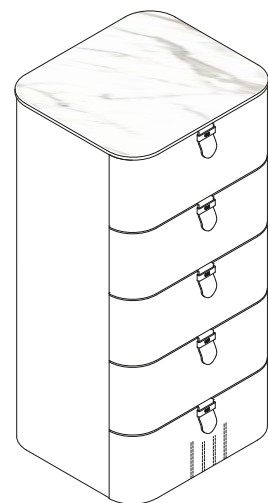

BED

European sizes

222 - 87"
115 - 45"

L05
111 - 44"
mattress 31" x 79"
materasso 80 x 200

L15
191 - 75"
mattress 63" x 79"
materasso 160 x 200

L25
211 - 83"
mattress 71" x 79"
materasso 180 x 200

L35
221 - 87"
mattress 75" x 79"
materasso 190 x 200

L45
231 - 91"
mattress 79" x 79"
materasso 200 x 200

American sizes

115 - 45"

L10
212 - 83"
mattress 54" x 75"
materasso 137 x 190.5

L10
168 - 66"
mattress 54" x 75"
materasso 137 x 190.5

115 - 45"

L20
225 - 89"
mattress 60" x 80"
materasso 152 x 203.5

L20
183 - 72"
mattress 60" x 80"
materasso 152 x 203.5

115 - 45"

L30
225 - 89"
mattress 76" x 80"
materasso 193 x 203.5

L30
224 - 88"
mattress 76" x 80"
materasso 193 x 203.5

115 - 45"

L40
235 - 93"
mattress 72" x 84"
materasso 183 x 213.5

L40
214 - 84"
mattress 72" x 84"
materasso 183 x 213.5

Certified massive wood frame padded and upholstered in leather or fabric.
Wengé wood legs height 5 cm - 2". Base height 34 cm - 13".
Metal details available in all customizing finishes.
Storage base available upon request.

NIGHTSTAND

53 - 21"

CHEST

130 - 51"

DRESSER

78 - 31"

Certified massive wood frame upholstered in leather.
Top available in back lacquered glass (black or white), ceramic or marble.
Soft-close drawer slides.