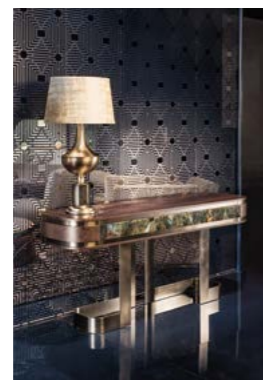

- PAUL Tavolo pranzo PAUL in marmo, base e dettagli in acciaio nichel spazzolato
  PAUL dining table in marble, brushed nickel steel base and details
- GATSBY Sedia GATSBY in velluto Snob 1024 beige, gambe in acciaio nichel spazzolato
  GATSBY chair in 1024 beige Snob velvet, brushed nickel steel legs
- MARCEL Lampadario MARCEL in acciaio brunito spazzolato, diffusori in vetro finitura opalino
  MARCEL chandelier in brushed bronzed steel, white glass diffusers
- ANITHA Credenza ANITHA in piuma di noce grigia e pelle Nabuk crema, dettagli in acciaio nichel spazzolato
  ANITHA sideboard in grey burr walnut and cream Nabuk leather, brushed nickel steel details
- BRION Specchio BRION in acciaio nichel spazzolato e piuma di noce grigia
  BRION mirror in brushed nickel steel and grey burr walnut
- BRIGITTE Consolle BRIGITTE in piuma di noce grigia e pietra preziosa "Labradorite", dettagli in acciaio nichel spazzolato
  BRIGITTE console in grey burr walnut and "Labradorite" precious gemstone, brushed nickel steel details
- CUP Lampada da tavolo CUP in acciaio nichel spazzolato, paralume in tessuto Bellini 30082/04 argento
  CUP table lamp in brushed nickel steel, 30082/04 silver Bellini fabric shade
- SWEET Tappeto SWEET in viscosa marrone
  SWEET carpet in brown viscose
- ARES Set vasi ARES in ceramica finitura "lustrato" nichel
  ARES vases set in "lustrato" nickel ceramic finishing
- ALMA Set vassoi ALMA in ceramica finitura rame anticato
  ALMA trays set in antique copper ceramic finishing
- ALMA Set vassoi ALMA in ceramica finitura ottone anticato
  ALMA trays set in antique brass ceramic finishing