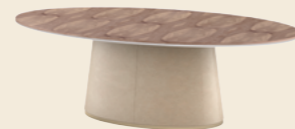

DAYTONA

Tavolo alto | High table
Cod. TVDAYTON01
Misure | Sizes
250x145x75 cm