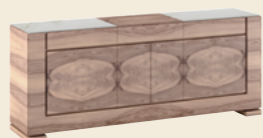

PRISCA3

Credenza | Sideboard
Cod. CRPRISCA02
Misure | Sizes
237x51x96 cm

•
LIBRERIA | BOOKCASE