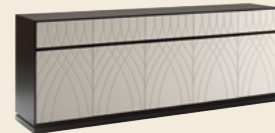

JERSEY 250 - 200

Credenza | Sideboard
Cod. CRJERSEY01
Cod. CRJERSEY02
Misure | Sizes
250x49x90 cm
200x49x90 cm