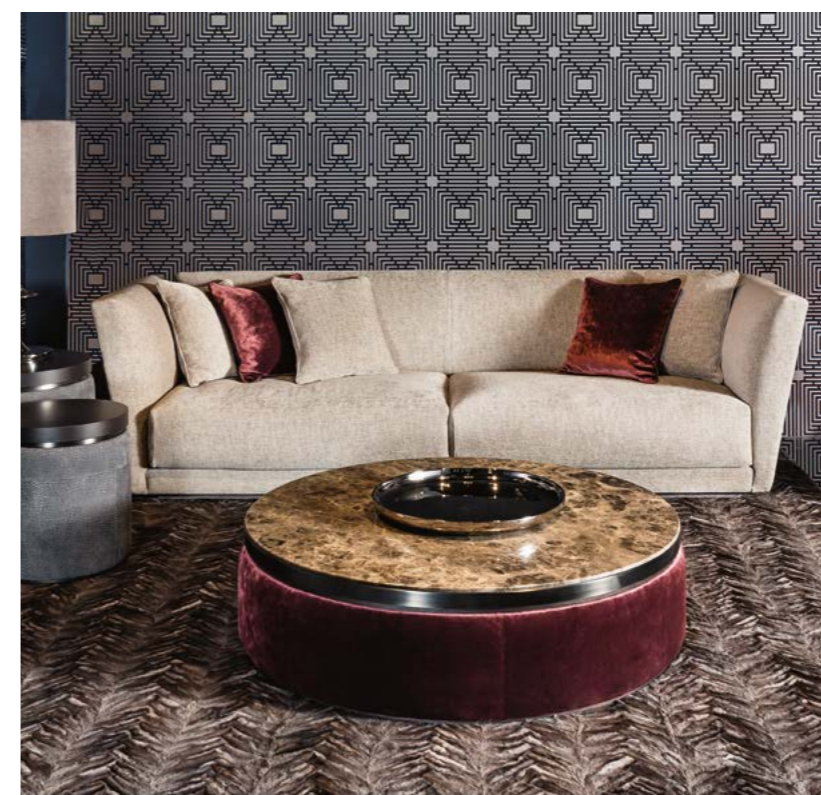

- **CHARME 280** Divano CHARME 280 in tessuto Como 191/02 tortora con fianchi e schienale esterni in velluto Snob 1037 marrone
  CHARME 280 sofa in 191/02 dove grey Como fabric, with brown 1037 Snob velvet external sides
- **CUSCINO 50x50** Cuscino 50x50 in tessuto Como 191/02 tortora
  Cushion 50x50 in 191/02 dove grey Como fabric
- **CUSCINO 50x50** Cuscino 50x50 in velluto Bach 4101/65 lampone
  Cushion 50x50 in 4101/65 raspberry Bach velvet
- **CHARME** Poltrona CHARME in velluto Snob 1037 marrone
  CHARME armchair in 1037 brown Snob velvet
- **CUSCINO 50x30** Cuscino 50x30 in velluto Bach 4101/65 lampone
  Cushion 50x30 in 4101/65 raspberry Bach velvet
- **IRIDE 130** Tavolo basso IRIDE 130 in velluto Bach 4101/65 lampone, piano in marmo "Emperador Dark", dettagli in acciaio nichel spazzolato
  IRIDE 130 coffee table in 4101/65 raspberry Bach velvet, "Emperador Dark" marble top, brushed nickel steel details
- **IRIDE 55** Tavolo appoggio IRIDE 55 in pelle Savana grigio, piano in noce grigia, dettagli in acciaio nichel spazzolato
  IRIDE 55 side table in grey Savana leather with grey walnut top, brushed nickel steel details
- **IRIDE 45** Tavolo appoggio IRIDE 45 in pelle Savana grigio, piano in noce grigia, dettagli in acciaio nichel spazzolato
  IRIDE 45 side table in grey Savana leather with grey walnut top, brushed nickel steel details
- **THORN_19** Tappeto THORN_19 in volpe argentata naturale
  THORN_19 carpet in silver natural fox
- **BASTET** Lampada bassa da tavolo BASTET in ceramica finitura "lustro" platino, paralume in tessuto Snob 1037 marrone
  BASTET low table lamp in "lustro" platinum ceramic finishing, 1037 brown Snob fabric shade
- **ARES** Vaso alto ARES in ceramica finitura "lustro" platino
  ARES high vase in "lustro" platinum ceramic finishing
- **TALIA** Vassoio TALIA in ceramica finitura "lustro" platino
  TALIA tray in "lustro" platinum ceramic finishing