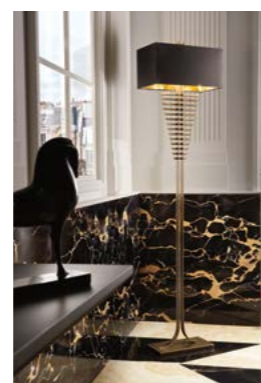

- **ERNEST** Divano ERNEST in pelle Dundee grigio
  ERNEST sofa in grey Dundee leather
- **CUSCINO 50x50** Cuscino 50x50 in velluto Dolomiti 132/0007 ghiaccio e pelle Africa grigio
  Cushion 50x50 in 132/0007 ice Dolomiti velvet and grey Africa leather
- **WILLY** Coperta WILLY in coyote naturale e velluto Dolomiti 132/0025 avorio
  WILLY cover in natural coyote and 132/0025 ivory Dolomiti velvet
- **CAPRICE** Tavolo basso CAPRICE in palissandro tabacco opaco e pelle Africa grigio
  CAPRICE coffee table in matt tobacco rosewood and grey Africa leather
- **ERMETE** Cassettone ERMETE in palissandro tabacco opaco e pelle Dundee grigio, dettagli in acciaio brunito spazzolato
  ERMETE dresser in matt tobacco rosewood and grey Dundee leather, brushed bronzed steel details
- **NOVA** Lampada alta da tavolo NOVA in ceramica finitura "lustrato" bronzo, paralume in tessuto Dolomiti 132/0007 ghiaccio
  NOVA high table lamp in "lustrato" bronze ceramic finishing, 132/0007 ice Dolomiti velvet shade
- **HAMBO** Poltrona HAMBO in pelle Dundee grigio e velluto Dolomiti 132/0007 ghiaccio
  HAMBO armchair in grey Dundee leather and 132/0007 ice Dolomiti velvet
- **TIKI** Tavolo appoggio TIKI in ceramica finitura "lustrato" bronzo
  TIKI side table in "lustrato" bronze ceramic finishing
- **TAKA** Tavolo appoggio TAKA in ceramica finitura "lustrato" bronzo
  TAKA side table in "lustrato" bronze ceramic finishing
- **NOVA** Lampada da terra NOVA in ceramica finitura "lustrato" bronzo, paralume in tessuto Dolomiti 132/0007 ghiaccio
  NOVA floor lamp in "lustrato" bronze ceramic finishing, 132/0007 ice Dolomiti velvet shade
- **ASTERCONO** Consolle ASTERCONO in palissandro tabacco opaco e pelle Nabuk grigio, dettagli in acciaio nichel nero lucido
  ASTERCONO console in matt tobacco rosewood and grey Nabuk leather, polished black nickel steel details
- **ERMETE** Contenitore ERMETE in palissandro tabacco opaco e pelle Dundee grigio, dettagli in acciaio brunito spazzolato
  ERMETE cabinet in matt tobacco rosewood and grey Dundee leather, brushed bronzed steel details