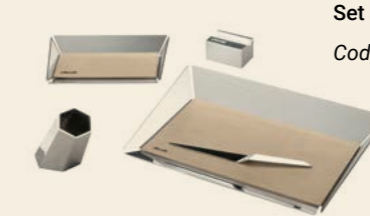

FRANK

Set scrittoio | Desk set
Cod. CPFRANK01