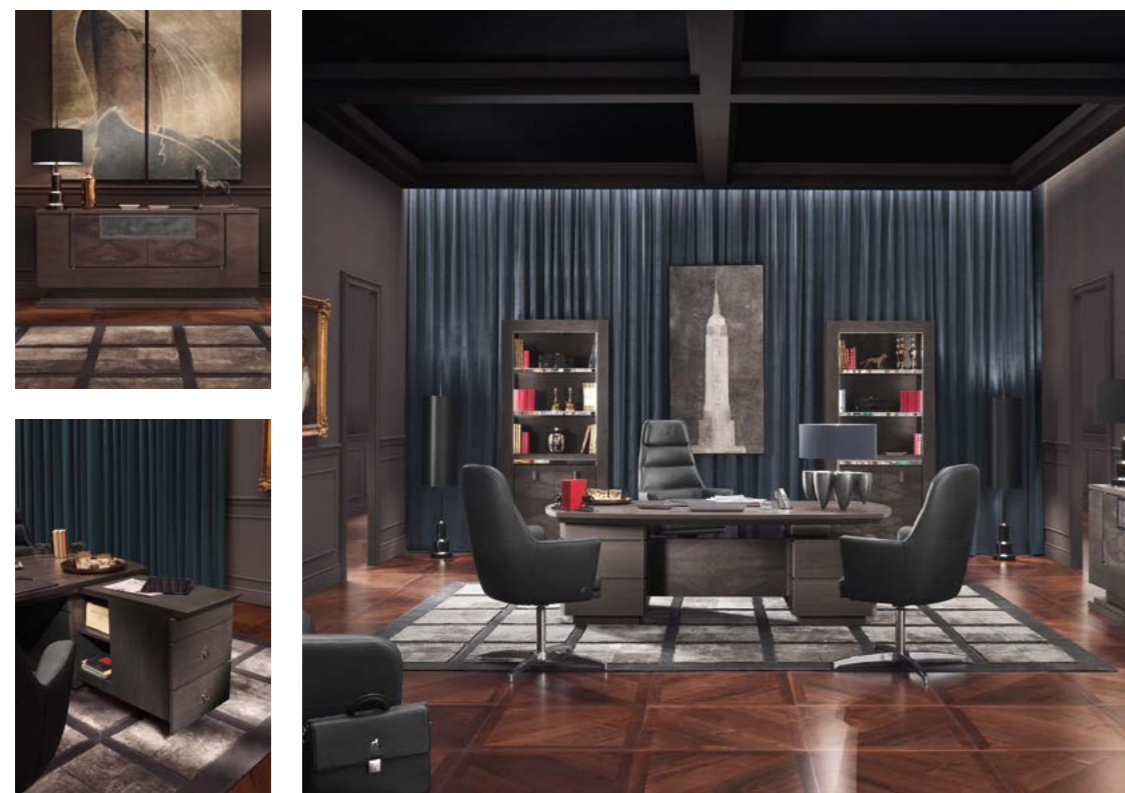

- **SQUARE** Tappeto **SQUARE** in montone natural Brisa grigio e pelle Florida nero
  SQUARE carpet in grey Brisa natural sheepskin and black Florida leather
- **TROY** Statua **TROY**
  TROY statue