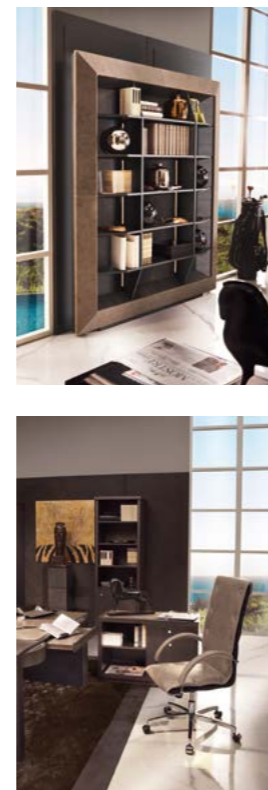

- **CHIC** Scrivania CHIC in palissandro tabacco opaco, pelle Oregon testa di moro
  CHIC desk in matt tobacco rosewood and testa di moro Oregon leather
- **CITY** Poltrona direzionale CITY in pelle Oregon testa di moro
  CITY executive armchair in testa di moro Oregon leather
- **BIGI** Poltroncina BIGI in pelle Oregon testa di moro
  BIGI small armchair in testa di moro Oregon leather
- **DAT PLUS** Mobile contenitore DAT PLUS in palissandro tabacco opaco e pelle Oregon testa di moro, dettagli in acciaio
  DAT PLUS cabinet in matt tobacco rosewood and testa di moro Oregon leather, polished stainless steel details
- **GRAMERCY** Set scrittoio GRAMERCY in acciaio e pelle Oregon testa di moro
  GRAMERCY desk set in polished stainless steel and testa di moro Oregon leather
- **BISPY MOOD** Mobile espositore/libreria BISPY MOOD in palissandro tabacco opaco e pelle Oregon testa di moro
  BISPY MOOD showcase/bookcase in matt tobacco rosewood and testa di moro Oregon leather
- **MIXER** Credenza MIXER in palissandro tabacco opaco, dettagli in acciaio
  MIXER sideboard in matt tobacco rosewood, polished stainless steel details
- **BOISERIE A** Boiserie BOISERIE A in palissandro tabacco opaco
  BOISERIE A boiserie in matt tobacco rosewood
- **LOTI** Colonna libreria LOTI in palissandro tabacco opaco, dettagli in acciaio
  LOTI bookcase column in matt tobacco rosewood, polished stainless steel details
- **LUX** Colonna LUX in palissandro tabacco opaco, dettagli in acciaio
  LUX column in matt tobacco rosewood, polished stainless steel details
- **RUBIN** Tappeto RUBIN in lapin naturale marrone e pelle Scamosciato moro
  RUBIN carpet in brown natural lapin and brown Scamosciato suede leather