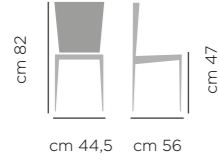

Viola

DIMENSIONI / DIMENSIONS

ART. 746.01
Base
acciaio
laccata
Lacquered
Steel Legs