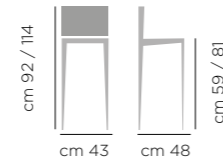

Sgabello Cecilia

DIMENSIONI / DIMENSIONS

ART. 645.01
Base fissa
acciaio
laccata
Lacquered
Steel Legs

ART. 645.10
Base
acciaio
alzata gas
Gas Lift
Steel Base

SGABELLO CECILIA ART.645.10 RIVESTIMENTO V7 GRAFITE, BASE A91 CROMO
STOOL CECILIA ART.645.10 UPHOLSTERED SEAT AND BACK V7 GRAPHITE,
CHROMED BASE A91 CHROME