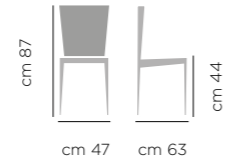

ART. 735.05
Base legno
frassino
Ash Wood
Legs

SEDIA ELISA ART.735.01 BASE ACCIAIO A8 NERO RIVESTIMENTO STANDARD BLOOM B7 GRAFITE
CHAIR ELISA ART. 735.01 UPHOLSTERED SEAT AND BACK BLOOM B7 GRAPHITE , LACQ. STEEL LEGS A8 BLACK

SEDIA ELISA ART.735.05 - BASE LEGNO FRASSINO COLORE 201 NOCE CANALETTO RIVESTIMENTO STANDARD BLOOM B1 BIANCO
CHAIR ELISA ART. 735.05 UPHOLSTERED SEAT AND BACK BLOOM B1 WHITE , LACQ. ASH WOOD LEGS 201 CANALETTO WALNUT

PRODOTTO DA ASSEMBLARE / SUPPLIED IN KIT