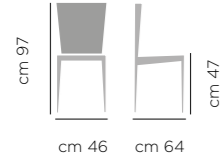

Momy

DIMENSIONI / DIMENSIONS

ART. 722.01
Base
acciaio
laccata
Lacquered
Steel Legs