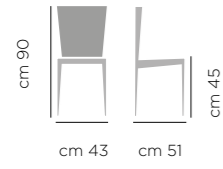

Nina

DIMENSIONI / DIMENSIONS

ART. 717
Base
acciaio
rivestita
Upholstered
Steel Legs

SEDIA IMPILABILE 4 PZ
STACKABLE CHAIR 4 PIECES