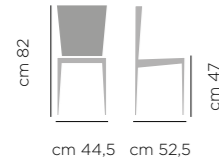

Mia

DIMENSIONI / DIMENSIONS

ART. 729.01

Base
acciaio
laccata
Lacquered
Steel Legs

**SEDIA MIA ART. 729.01
BASE ACCIAIO A8 NERO RIVESTIMENTO STANDARD VELLUTO V15 VISONE**

CHAIR MIA ART. 729.01
LACQ. STEEL LEGS A8 BLACK, UPHOLSTERED SEAT AND BACK V15 MINK