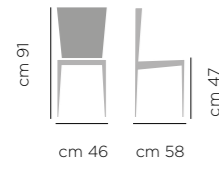

Moon

DIMENSIONI / DIMENSIONS

ART. 730
Base
acciaio
rivestita
Upholstered
Steel Legs

SEDIA MOON ART.730 COMPLETAMENTE RIVESTITA PRATIKO PK 803
CHAIR MOON ART.730 FULLY UPHOLSTERED PRATIKO PK 803