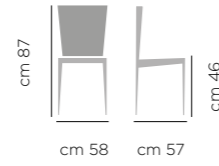

Norma

DIMENSIONI / DIMENSIONS

ART. 510
Base
legno
Wooden
base

ART. 511
Base
legno
Wooden
base

POLTRONA NORMA ART. 511 BASE LEGNO ROVERE COLORE 293 ROVERE NATURALE RIVESTIMENTO LUNA 22
ARMCHAIR NORMA ART. 511 UPHOLSTERED SEAT AND BACK LUNA 22, LACQ. ASH WOOD LEGS 293 NATURAL OAK