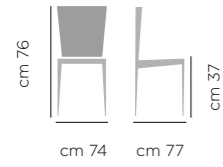

CHAIR NINA ART. 717
FULLY UPHOLSTERED LUNA 01

Poltrona Crea

DIMENSIONI / DIMENSIONS

ART. 800

Base
acciaio
laccata

Lacquered
Steel Legs

POLTRONA CREA ART. 800
BASE A8 NERO RIVESTIMENTO STANDARD B1 BIANCO

ARMCHAIR CREA ART. 800
UPHOLSTERED SEAT AND BACK BLOOM B1 WHITE, LACQ. STEEL LEGS A8 BLACK