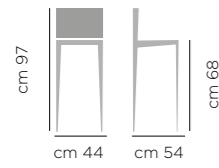

ART. 716.05

ART. 716.01

ART. 716.03

Sgabello Arianna

DIMENSIONI / DIMENSIONS

ART. 640.01

Base fissa
acciaio
laccata
Lacquered
Steel Legs

ART. 643.10