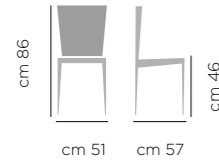

Norma

DIMENSIONI / DIMENSIONS

ART. 510
Base
legno
Wooden
base

ART. 511
Base
legno
Wooden
base

POLTRONA NORMA ART. 511 BASE LEGNO ROVERE COLORE 293 ROVERE NATURALE RIVESTIMENTO LUNA 22
ARMCHAIR NORMA ART. 511 UPHOLSTERED SEAT AND BACK LUNA 22, LACQ. ASH WOOD LEGS 293 NATURAL OAK