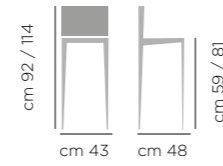

HOME

INDEX
SEDIE/CHAIRS

INDEX

Sgabello Viola

DIMENSIONI / DIMENSIONS

ART. 747.01
Base fissa
acciaio
laccata
Lacquered
Steel Legs

ART. 747.10
Base
acciaio
alzata gas
Gas Lift
Steel Base

SGABELLO VIOLA ART.747.10 RIVESTIMENTO V13 CORDA, BASE A91 CROMO
STOOL VIOLA ART.747.10 UPHOLSTERED SEAT AND BACK V13 ROPE, CHROMED BASE A91 CHROME