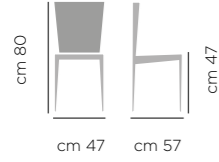

Agata

DIMENSIONI / DIMENSIONS

ART. 733.01
Base
acciaio
laccata
Lacquered
Steel Legs