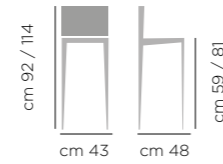

ART. 643.10

Base
acciaio
alzata gas

Gas Lift
Steel Base