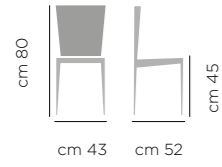

Zoe

DIMENSIONI / DIMENSIONS

ART. 544

Struttura e scocca in legno

Wooden structure and shell

SEDIA ZOE ART. 544
STRUTTURA IN FRASSINO SEDILE E SCHIENALE IN MULTISTRATO DI ROVERE LACCATA 243 TORTORA
STRUTTURA IN FRASSINO SEDILE E SCHIENALE IN MULTISTRATO DI ROVERE FINITURA 237 ROVERE GRAFITE

CHAIR ZOE ART. 544
LACQ. ASH WOOD FRAME AND VENEERED OAK SEAT AND BACK 243 TAUPE
LACQ. ASH WOOD FRAME AND VENEERED OAK SEAT AND BACK 237 GRAPHITE OAK