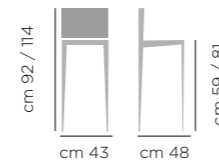

ART. 643.10

Base
acciaio
alzata gas
Gas Lift
Steel Base

**SGABELLO ARIANNA ART. 640.01 BASE A13 CORDA
BLOOM B13 CORDA BORDINO B1 BIANCO**
STOOL ARIANNA UPHOLSTERED SEAT AND BACK B13 ROPE
PIPING B1 WHITE, LACQ STEEL LEGS A13 ROPE

**SGABELLO ARIANNA ART.640.10 BASE A91 CROMO
BLOOM B13 CORDA BORDINO B1 BIANCO**
STOOL ARIANNA UPHOLSTERED SEAT AND BACK B13 ROPE
PIPING B1 WHITE CHROMED BASE A91 CHROME

PRODOTTO DA ASSEMBLARE / SUPPLIED IN KIT