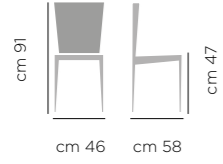

Carol

DIMENSIONI / DIMENSIONS

ART. 718.01
Base
acciaio
laccata
Lacquered
Steel Legs