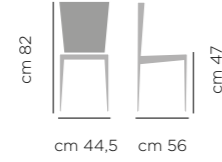

ART. 746.02
Base
acciaio
rivestita
Upholstered
Steel Legs