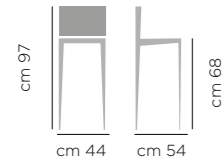

Sgabello Cecilia

DIMENSIONI / DIMENSIONS

ART. 645.01
Base fissa
acciaio
laccata
Lacquered
Steel Legs

ART. 645.10
Base
acciaio
alzata gas
Gas Lift
Steel Base

SGABELLO CECILIA ART.645.10 RIVESTIMENTO V7 GRAFITE, BASE A91 CROMO
STOOL CECILIA ART.645.10 UPHOLSTERED SEAT AND BACK V7 GRAPHITE,
CHROMED BASE A91 CHROME