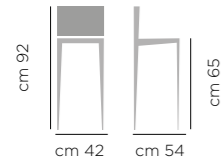

Sgabello Cleo

DIMENSIONI / DIMENSIONS

ART. 646.01

Base
acciaio
laccata
Lacquered
Steel Legs

SGABELLO CLEO ART. 646.01
BASE ACCIAIO A8 NERO RIVESTIMENTO STANDARD VELLUTO V15 VISONE

BARSTOOL CLEO ART. 646.01
LACQ. STEEL LEGS A8 BLACK, UPHOLSTERED SEAT AND BACK V15 MINK