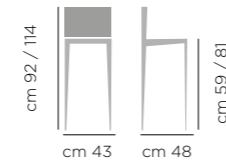

PRODOTTO DA ASSEMBLARE / SUPPLIED IN KIT

Sgabello Giulia

DIMENSIONI / DIMENSIONS

ART. 749.01
Base fissa
acciaio
laccata
Lacquered
Steel Legs

ART. 749.10
Base
acciaio
alzata gas
Gas Lift
Steel Base

SGABELLO GIULIA ART.749.10 RIVESTIMENTO V13 CORDA, BASE A91 CROMO
STOOL GIULIA ART.749.10 UPHOLSTERED SEAT AND BACK V13 ROPE, CHROME BASE A91 CHROME