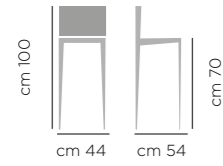

HOME

INDEX
SEDIE/CHAIRS

INDEX

Sgabello Viola

DIMENSIONI / DIMENSIONS

ART. 747.01
Base fissa
acciaio
laccata
Lacquered
Steel Legs

ART. 747.10
Base
acciaio
alzata gas
Gas Lift
Steel Base

SGABELLO VIOLA ART.747.10 RIVESTIMENTO V13 CORDA, BASE A91 CROMO
STOOL VIOLA ART.747.10 UPHOLSTERED SEAT AND BACK V13 ROPE, CHROMED BASE A91 CHROME