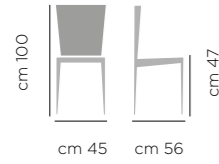

Anne

DIMENSIONI / DIMENSIONS

ART. 712
Base
acciaio
rivestita
Upholstered
Steel Legs

SEDIA ANNE ART. 712
COMPLETAMENTE RIVESTITA SARTORIALMENTE B8 NERO
COMPLETAMENTE RIVESTITA SARTORIALMENTE B7 GRAFITE
COMPLETAMENTE RIVESTITA SARTORIALMENTE B1 BIANCO
COMPLETAMENTE RIVESTITA SARTORIALMENTE B15 VISONE

CHAIR ANNE ART. 712
FULLY UPHOLSTERED B8 BLACK
FULLY UPHOLSTERED B7 GRAPHITE
FULLY UPHOLSTERED B1 WHITE
FULLY UPHOLSTERED B15 MINK