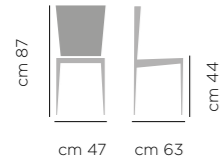

Elisa

DIMENSIONI / DIMENSIONS

ART. 735.01
Base
acciaio
laccata
Lacquered
Steel Legs