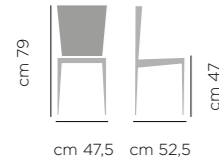

Cleo

DIMENSIONI / DIMENSIONS

ART. 723.01

Base
acciaio
laccata
Lacquered
Steel Legs

SEDIA CLEO ART. 723.01
BASE ACCIAIO A8 NERO RIVESTIMENTO STANDARD VELLUTO V15 VISONE

CHAIR CLEO ART. 723.01
LACQ. STEEL LEGS A8 BLACK, UPHOLSTERED SEAT AND BACK V15 MINK