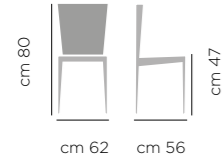

Diva

DIMENSIONI / DIMENSIONS

ART. 741.01

Base
acciaio
laccata

Lacquered
Steel Legs