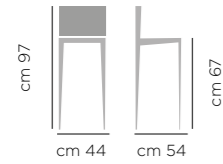

Sgabello Lella

DIMENSIONI / DIMENSIONS

ART. 643.01

Base fissa
acciaio
laccata

Lacquered
Steel Legs