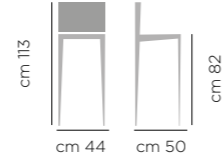

DIMENSIONI SGABELLO / STOOL DIMENSIONS

ART. 326
Base
legno
Wooden
base

SEDIA LIBERTY ART. 322
GAMBE IN FAGGIO RAL 1019 RIVESTIMENTO SARTORIALE LUNA 4

CHAIR LIBERTY ART. 322
UPHOLSTERED SEAT AND BACK LUNA 4,
LACQ. BEECH WOOD LEGS RAL 1019