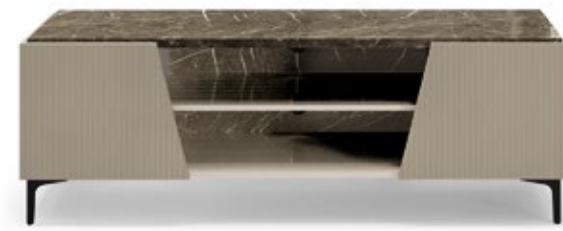

LAMP TABLE FIDIA

COFFEE TABLE FIDIA

2 DOOR BUFFET WITH MIRROR

TV CABINET

MOOD LOUNGE

1 DOOR VITRINE

Geometric, modern lines characterize the Fidia dining range. A harmonious balance of contrasting materials and shapes combined with meticulous attention to detail, contribute to making Fidia unique.